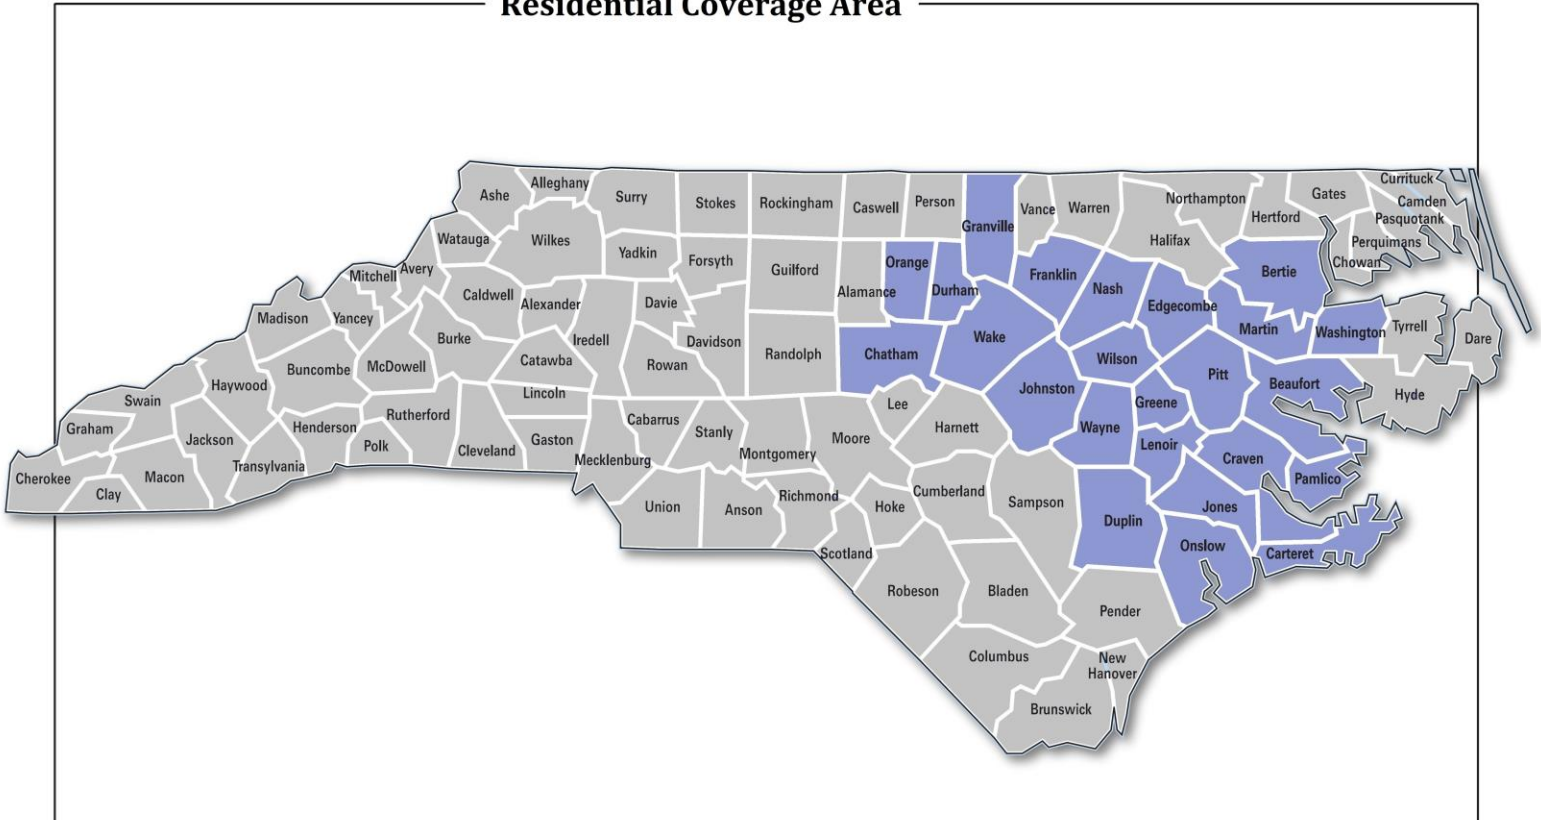

Counties Covered

Beaufort	Duplin	Greene	Nash	Wake
Bertie	Durham	Johnston	Onslow	Washington
Carteret	Edgecombe	Jones	Orange	Wayne
Chatham	Franklin	Lenoir	Pamlico	Wilson
Craven	Granville	Martin	Pitt	

Greenville