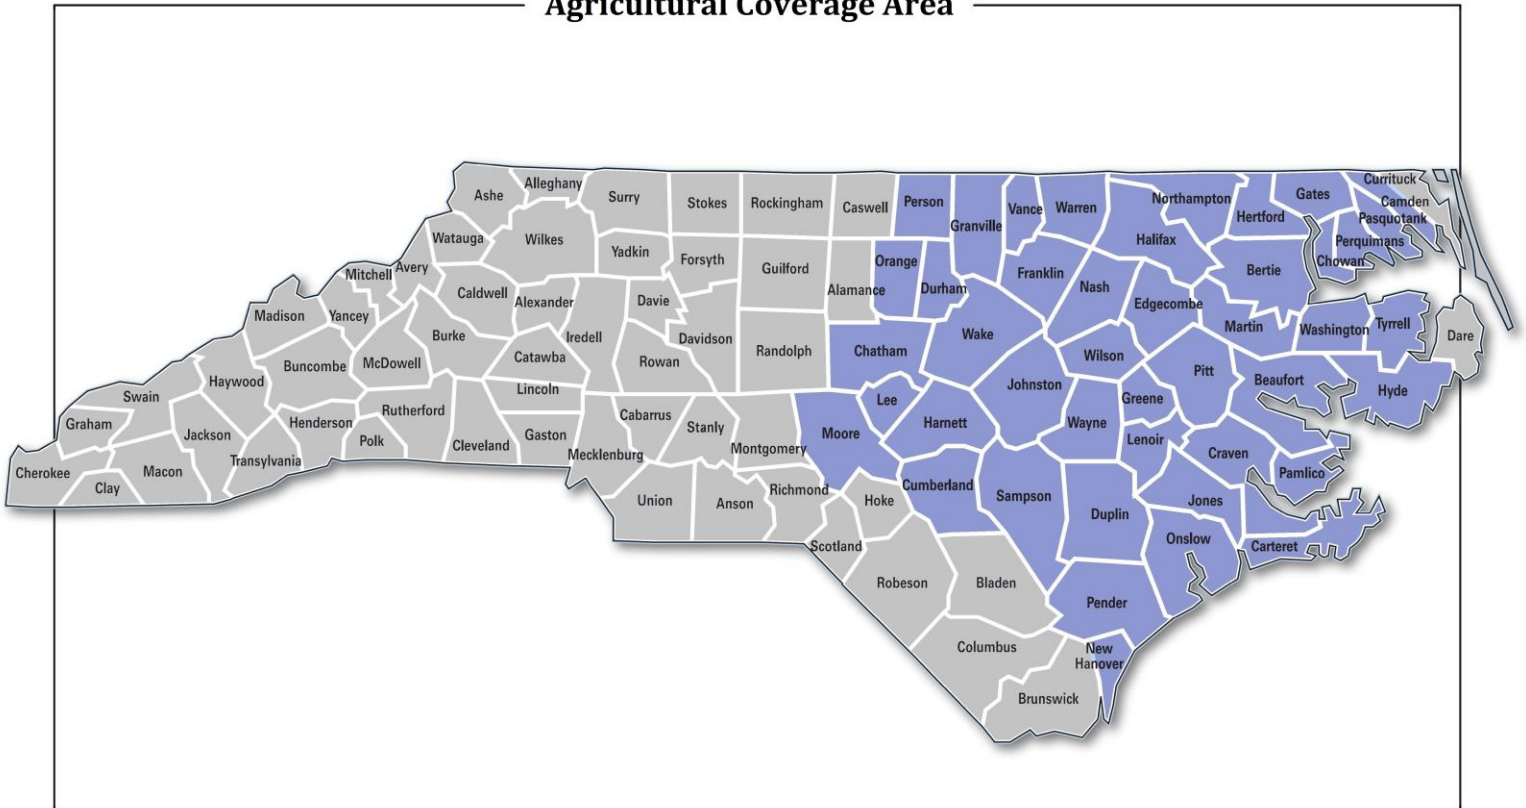

Counties Covered

Beaufort	Duplin	Hyde	Northampton	Sampson
Bertie	Durham	Johnston	Onslow	Tyrrell
Brunswick	Edgecombe	Jones	Orange	Vance
Camden	Franklin	Lee	Pamlico	Wake
Carteret	Gates	Lenoir	Pasquotank	Warren
Chatham	Granville	Martin	Pender	Washington
Chowan	Greene	Moore	Perquimans	Wayne
Craven	Halifax	Nash	Person	Wilson
Cumberland	Hertford	New Hanover	Pitt	