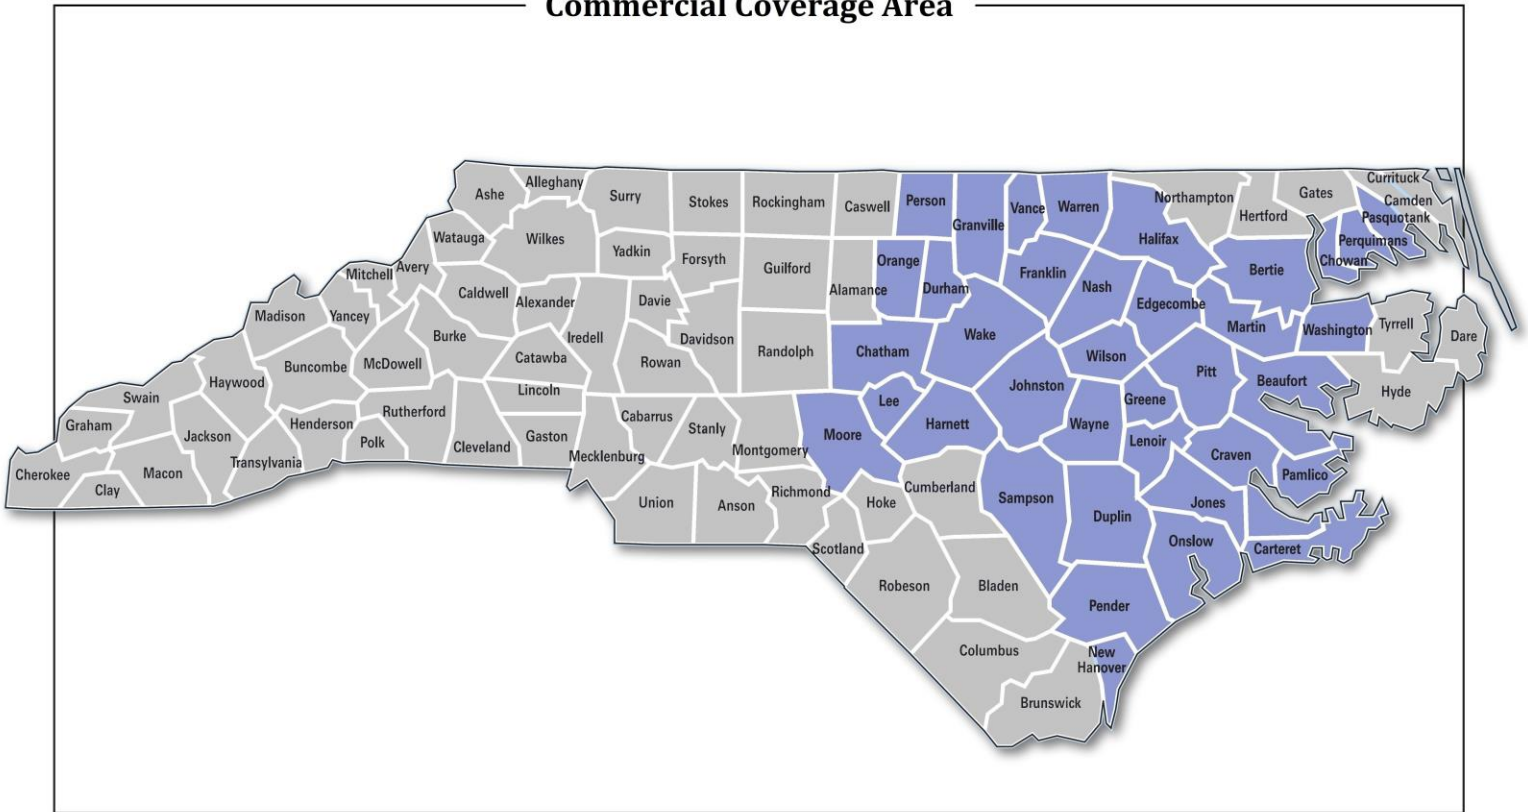

## Commercial Coverage Area

### Counties Covered

Beaufort	Durham	Lee	Pamlico	Wake
Bertie	Edgecombe	Lenoir	Pasquotank	Warren
Brunswick	Franklin	Martin	Pender	Washington
Carteret	Granville	Moore	Perquimans	Wayne
Chatham	Greene	Nash	Person	Wilson
Chowan	Halifax	New Hanover	Pitt	
Craven	Johnston	Onslow	Sampson	
Duplin	Jones	Orange	Vance	